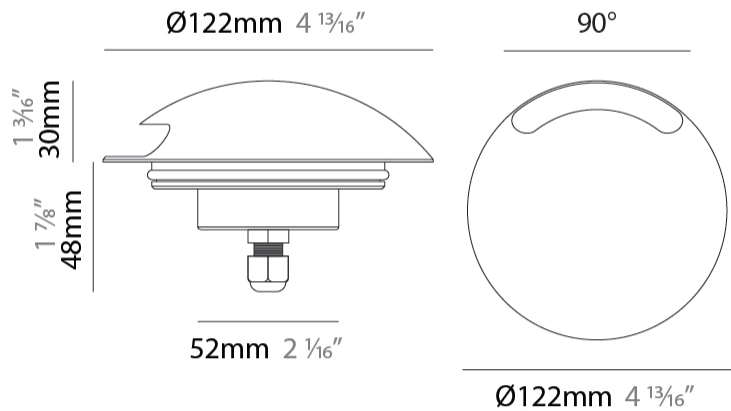

base number   Color   Finish
Temperature   Options

1. To build a product code in our configurator select the specify button on the base model # product page
2. To build a manual product code on this datasheet choose from the options listed below in blue font and add the suffix to the base model #

GENERAL

Series: Explorer 125-1
Brand: Unonovesette
Division: Exterior
Mounting Type: Recessed
Mounting Location: In-Ground
Subcategory: Drive Over

PHYSICAL

Shape: Round
Diameter (mm): 122
Diameter (in): 4 13/16
Height (mm): 78
Depth (mm): 48
Height (in): 3 1/16
Depth (in): 1 7/8
Light Distribution: Direct
Load Resistance (kg): Drive Over Up to 2500Kgs
Load Resistance (lbs): Drive Over Up to 5511Lbs
Diffuser: Extra clear tempered 6mm
Fixture Finish: [SWS](#) / [ASB](#) / [PSB](#)
Fixture Material: Extruded Aluminum
Cable Details: 35cm NS20N PCP 2x0,5mm2
Cut-out Measurements: 88mm/3 7/16"

ELECTRICAL

Lamp Type: LED
Input Wattage (W): 5
Dimming: Non-Dimmable
Driver Included: No
Driver Location: Remote
Driver Type: Constant Voltage - Universal
Driver Class: Class 2
Input Voltage (V): 120 - 277
Output Voltage (V): 24
Upon Request: Tri-Mode Dimming

LED

Color Temperature (*K): [2700](#) / [3000](#) / [4000](#)
Max. Delivered Lumen (lm): 515 (3000K)
CRI: >90 CRI
Lamp Life (hrs): 50000

OPTICAL

Optic°: 20 / 90

RATINGS AND CERTIFICATIONS

Certified By: Certified for North American Standards
IP rating: IP68 (not for permanent immersion)
IK Rating: IK10