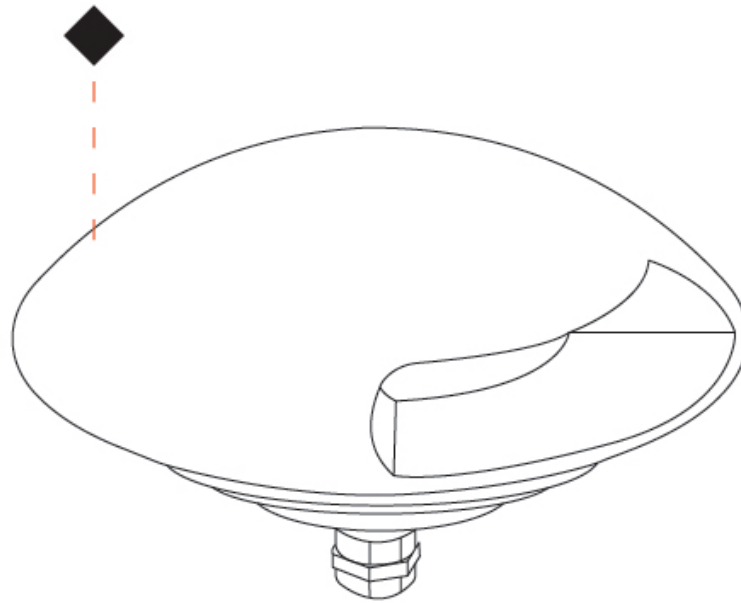

EXPLORER 125-1 RECESSED

E12I0075-

PROJECT

TYPE

SPECIFIER

QUANTITY

DATE

E