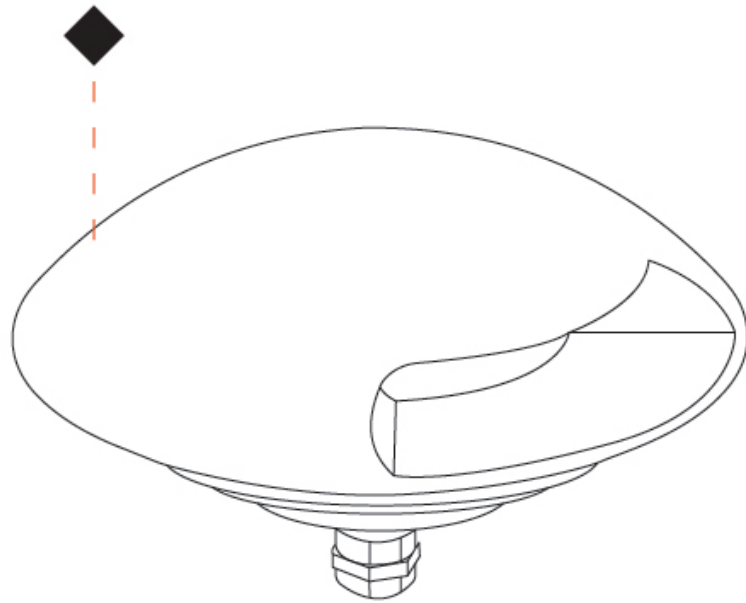

EXPLORER 125-1 RECESSED

E12I0074-

PROJECT _____

TYPE _____

SPECIFIER _____

QUANTITY _____

DATE _____

E